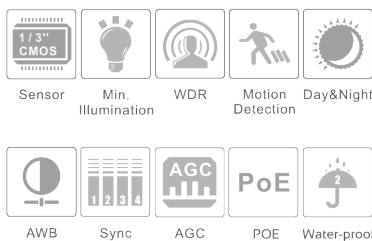

4 MP Network IR Water-proof Dome Camera

Features

- 4MP (2592 × 1520) H.265 coding
- Max resolution: 2592 × 1520
- ICR auto switch, true day / night
- 10 ~ 20m IR night view distance
- Third generation of dot matrix LED IR lights, small size, efficient heat dissipation, long lifespan
- 3D DNR, digital WDR
- Support smart alarm such as video exception, line crossing, intrusion, etc.
- ROI coding
- PoE power supply optional
- Support smart phone, iPad, remote monitoring
- Support P2P
- IP66 ingress protection
- Support three streams