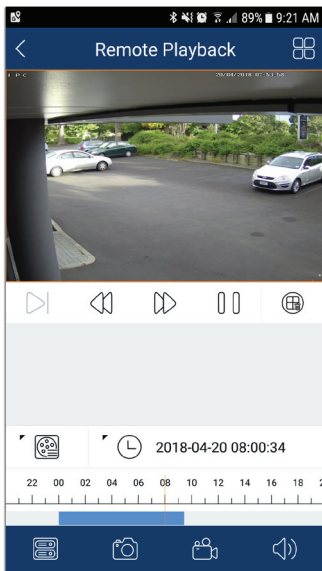

Search/Playback