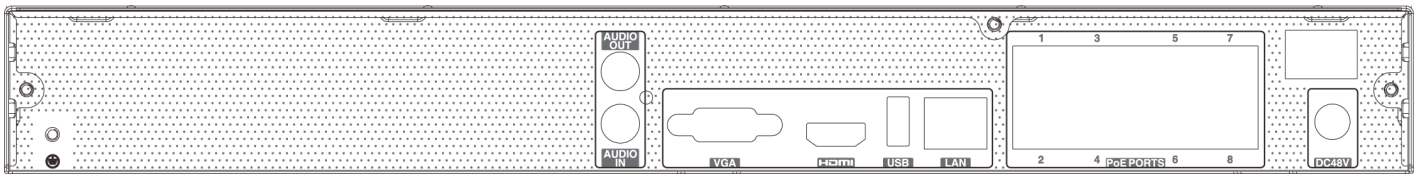

Rear Panel

Smart Phone App

SuperLive Plus

Search/Playback

General Settings

Select Camera

Single Camera View

Function Panel

Device Settings