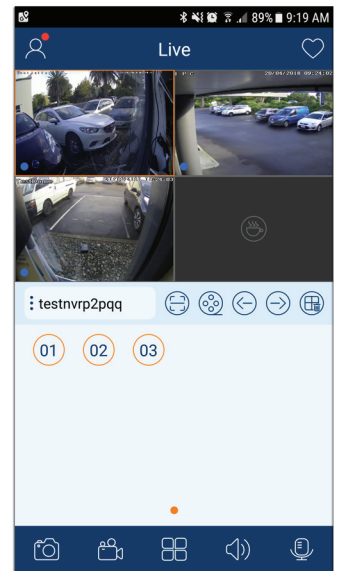

Select Camera