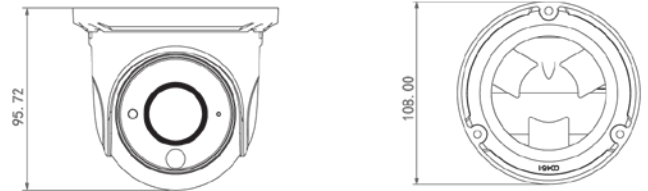

DIMENSIONS