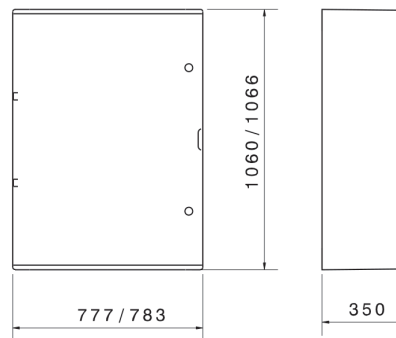

Insulation class	II	Colour	Grey RAL 7035
Nominal dim. LxHxD (mm)	800x1060x350	IP degree	IP66
Characteristics	UV resistance (EN 62208)	Material	Polyester reinforced with fibreglass
Shock resistance	IK10	No. locks	2
No. of modules EN 50022	180 (36x5)	Dispersible power A (W)	324
Dispersible power B (W)	226	Glow Wire Test	960 °C
Functional dim. LxHxD (mm)	783x1066x350	Operating temperature	-25 +60 °C
Insulation voltage	1.000 V	Type of material	Halogen-free in compliance with EN 60754-2
Electrocod	0321	Thermo-pressure with ball	200 °C
Standard	EN 61439-1, EN 61439-2, EN62208, EN 60670-1, IEC 60670-24	Family	46 QP
Maximum rated insulation voltage (Ui)	690 V	Type of door	Blank door
Surface-mounting brackets	GW46446-GW46451	Kit for double insulation restore	GW46526

BEHAVIOUR WITH CHEMICAL AND ATMOSPHERIC AGENTS

Saline solution	Acids		Bases		Solvents				Mineral oil	UV rays
	Concentrated	Diluted	Concentrated	Diluted	Hexane	Benzol	Acetone	Ethyl alcohol		
Resistant	Limited resistance	Limited resistance	Limited resistance	Limited resistance	Limited resistance	Limited resistance	NOT resistant	Limited resistance	Resistant	Resistant

DIMENSIONAL

TECHNICAL SYMBOLOGY

STANDARDS/APPROVALS

GEWISS S.p.A. Via A. Volta, 1
24069 Cenate Sotto - Bergamo - Italy
tel. +39 035 94 61 11 fax +39 035 94 69 09

www.gewiss.com
sat@gewiss.com
Last update 23/04/2018

Data, measures, designs and pictures are shown only as
informativ purposes,
and could be changed without previous notice