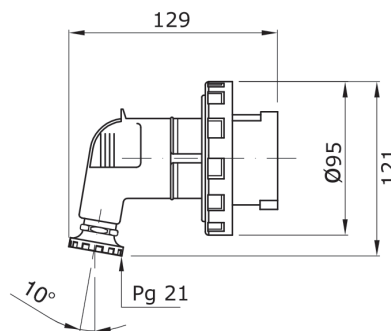

A range of trailing and fixed plugs and socket-outlets for industrial use, complying with the dimensional and performance standards unified at International level (IEC 60309) and assimilated by the European Standards (EN 60309) and Italian Standards (CEI 23-12). Socket-outlets and plugs with a rated current of 63 and 125A are equipped with an extra pilot contact (CP) for creating an electric interlock. The range is completed with 90° fixed plugs and 10° and 90° fixed socket-outlets. Sleeves and pins are obtained from solid brass bar, type Pt. CuZn40Pb2 (Cu 58%, Zn 40%, Pb 2%); anti-loosening terminals with unlosable screws, and built-in cable clamp with anti-abrasion cable gland.

Colour	Red	Rated current (A)	32
IP degree	IP67	No. of poles	3P+E
Shock resistance	IK08	Reference h	3
Rated voltage	380.0 - 440.0 V	Type	90° plug
Frequency	50/60 Hz	Terminal tightening capacity	2.5-6mm ² flexible cables - 2.5-10mm ² rigid cables
Cable clamp tightening capacity	12.3 - 19.6 mm	Operating temperature	-25 +55 °C
Type of wiring	With screw	Electrocod	2230
Glow wire test	850 °C (active parts) - 650 °C (passive parts)	Total number of operations	> 2000
Permissible overload	42 A	Breaking capacity at 1.1 Un	40 A
Insulation resistance	> 10 M	Thermo-pressure with ball	125 °C (active parts) - 80 °C (passive parts)

DIMENSIONAL

TECHNICAL SYMBOLOGY

IP67

IK08

EN 60695-10-2

850 °C (active parts) - 125 °C (active parts) - 650 °C (passive parts) 80 °C (passive parts)

STANDARDS/APPROVALS

GEWISS S.p.A. Via A. Volta, 1
24069 Cenate Sotto - Bergamo - Italy
tel. +39 035 94 61 11 fax +39 035 94 69 09