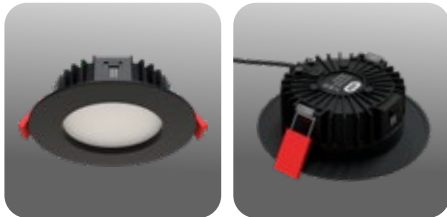

R772

LEDE

Recessed Fixed Downlight Kit LEDE Economy Select 3K/4K

SPECIFICATIONS

DIMENSIONS	D130 x H43mm
CUT OUT	Ø 100 - 120mm
COLOUR TEMP	Selectable 3000K Warm White or 4000K Natural White
LUMENS	White: 3000K Warm White 1100lm 4000K Natural White 1150lm Black: 3000K Warm White 950lm 4000K Natural White 1000lm
CRI	90
LIFESPAN	55,000 hours (L80 B20)
BEAM ANGLE	90°
MATERIAL	Aluminium, ADC12, PBT, PC
IP RATING	IP44
CLEARANCE	25mm recommended for optimum lifespan. 0mm required. Rear of fitting may abut structural members and building elements.
CLASSIFICATION	IC-F Rated
DRIVER	DX Series Under Insulation Dimmable TRIAC Driver Included (pre-wired) 300mA
APPLICATION	Residential / Commercial Interior
WARRANTY	5 Year Warranty

<1150
LUMENS

10
WATTS

AC
240V

UID™ Dimmable Under
Insulation Driver Included

select CCT

AVAILABLE IN

DESCRIPTION	CODE
White 3000K/4000K "Select" Dual Colour	R772 W34V3
Black 3000K/4000K "Select" Dual Colour	R772 B34V3