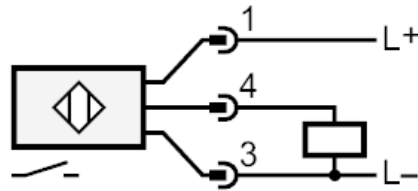

Displays / operating elements

Display	Switching status	4 x LED, yellow
---------	------------------	-----------------

Accessories

Items supplied		lock nuts: 2
----------------	--	--------------

Remarks

Pack quantity		1 pcs.
---------------	--	--------

Electrical connection

II5842

Inductive sensor

IIK3015BBPKG/US-104

Connection

Electrical connection - plug

Connector: 1 x M12; Contacts: gold-plated