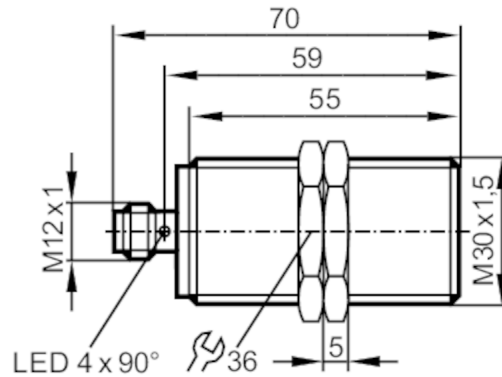

Inductive sensor

IIK3015BBPKG/US-104

Product characteristics	
Electrical design	PNP
Output function	normally open
Sensing range [mm]	15
Housing	Threaded type
Dimensions [mm]	M30 x 1.5 / L = 70
Application	
System	gold-plated contacts; Increased sensing range
Electrical data	
Operating voltage [V]	10...30 DC
Current consumption [mA]	< 10; (24 V)
Protection class	II
Reverse polarity protection	yes
Outputs	
Electrical design	PNP
Output function	normally open
Max. voltage drop switching output DC [V]	2.5
Permanent current rating of switching output DC [mA]	250
Switching frequency DC [Hz]	100
Short-circuit protection	yes
Overload protection	yes
Monitoring range	
Sensing range [mm]	15
Real sensing range Sr [mm]	15 ± 10 %
Operating distance [mm]	0...12.15
Increased sensing range	yes
Accuracy / deviations	
Correction factor	steel: 1 / stainless steel: 0.7 / brass: 0.5 / aluminum: 0.4 / copper: 0.3

II5842

Inductive sensor

IIK3015BBPKG/US-104

Hysteresis	[% of Sr]	3...15
Switch-point drift	[% of Sr]	-10...10

Operating conditions

Ambient temperature	[°C]	-25...70
Protection		IP 67

Tests / approvals

EMC	EN 61000-4-2 ESD	4 kV CD / 8 kV AD
	EN 61000-4-3 HF radiated	3 V/m
	EN 61000-4-4 Burst	2 kV
	EN 61000-4-6 HF conducted	3 V
	EN 55011	class B
MTTF	[years]	1083
Embedded software included		yes

Mechanical data

Weight	[g]	163
Housing		Threaded type
Mounting		flush mountable
Dimensions	[mm]	M30 x 1.5 / L = 70
Thread designation		M30 x 1.5
Material		brass white bronze coated; sensing face: PBT orange; LED window: PEI; lock nuts: brass white bronze coated
Tightening torque	[Nm]	50